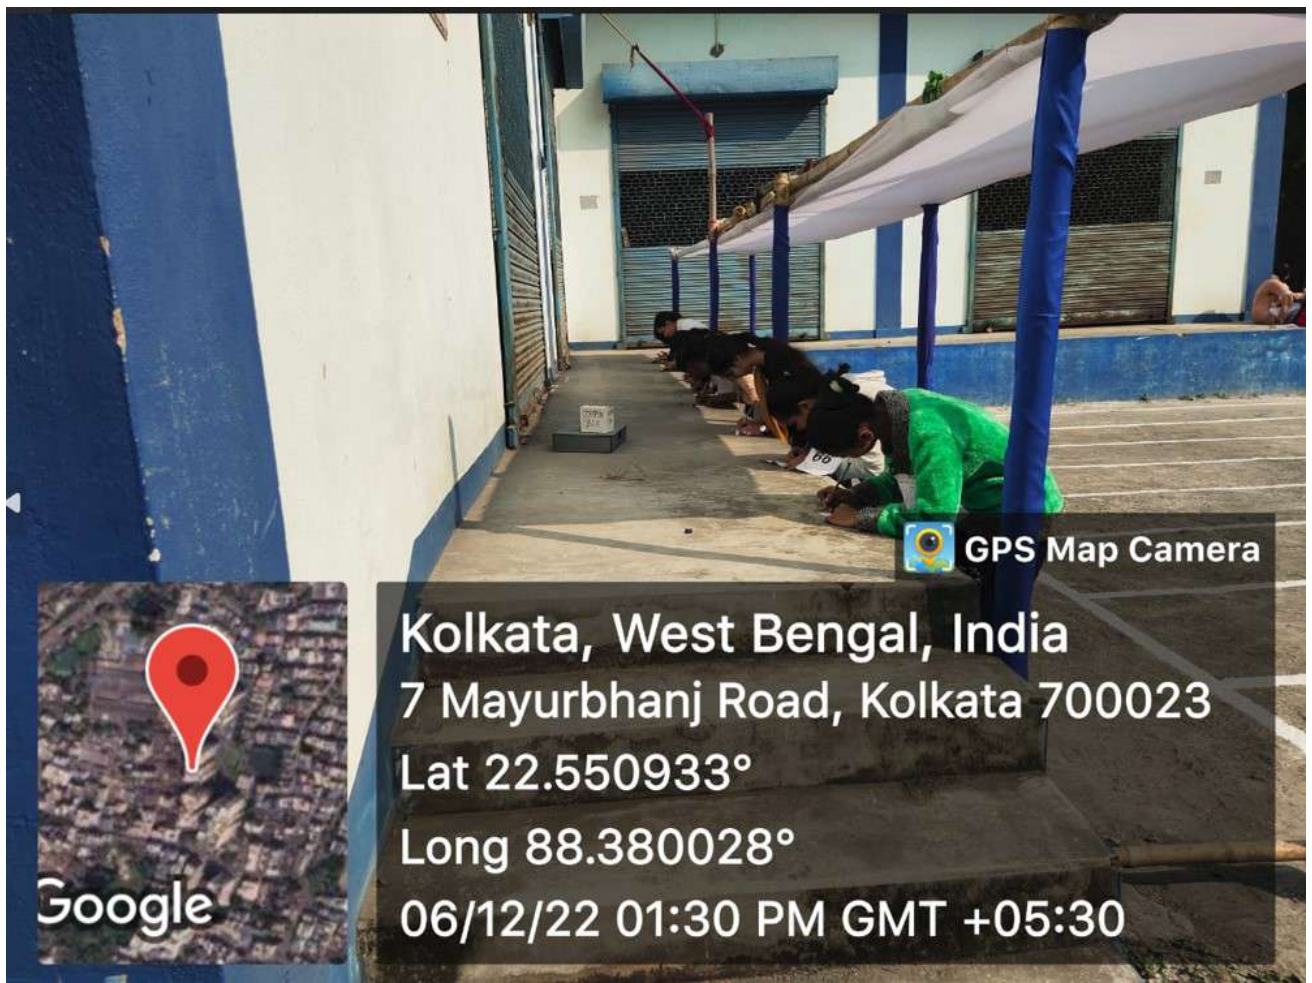

GPS Map Camera