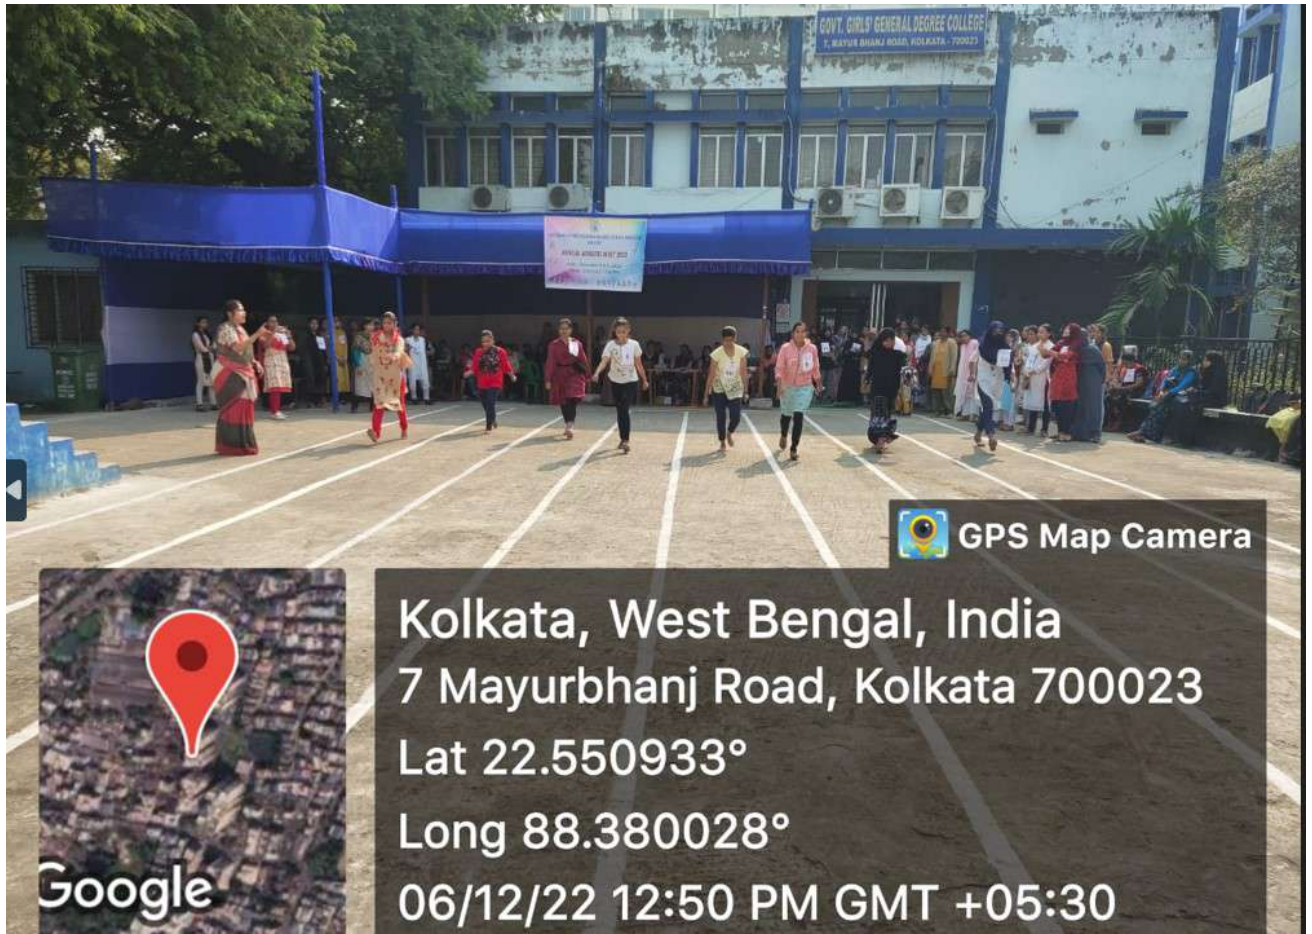

Some memorable moments of the Athletic Meet, 2022 are captured in snaps below.

Ground Preparation on 4<sup>th</sup> December, 2022

 GPS Map Camera

Google

Kolkata, West Bengal, India  
7 Mayurbhanj Road, Kolkata 700023  
Lat 22.550933°  
Long 88.380028°  
05/12/22 03:37 PM GMT +05:30