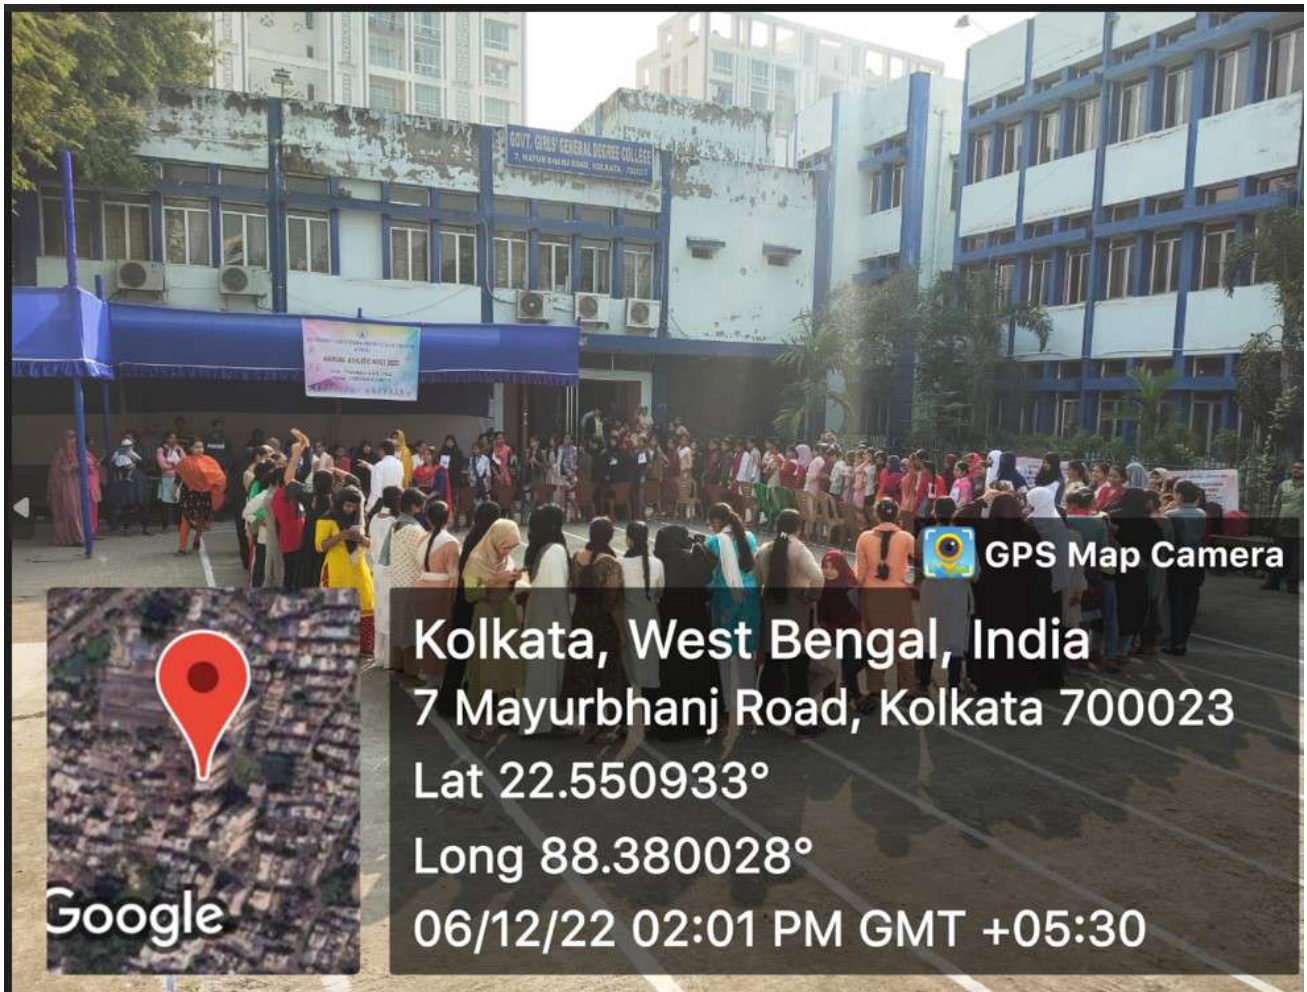

GPS Map Camera