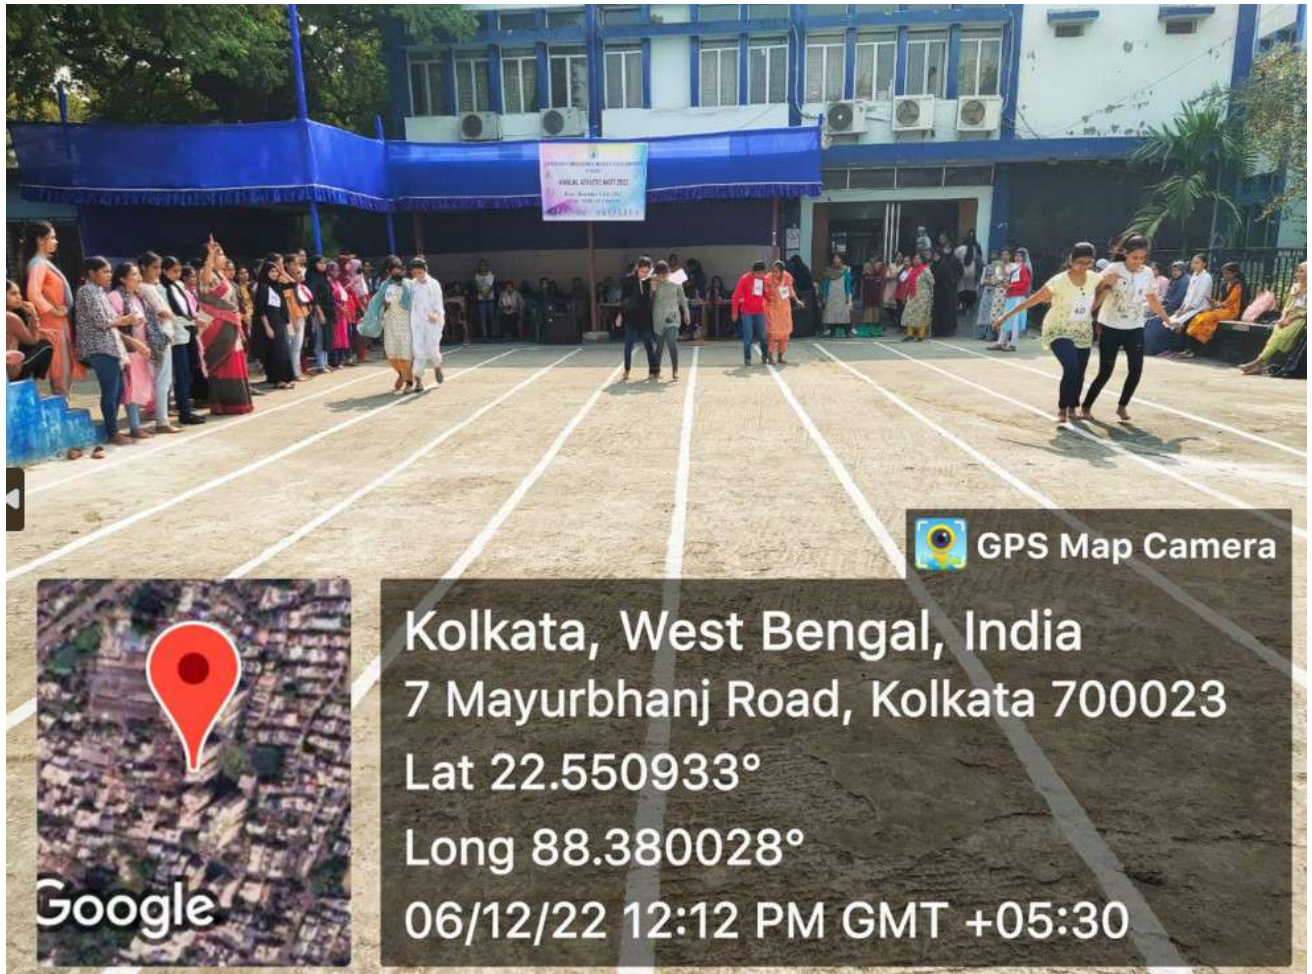

GPS Map Camera